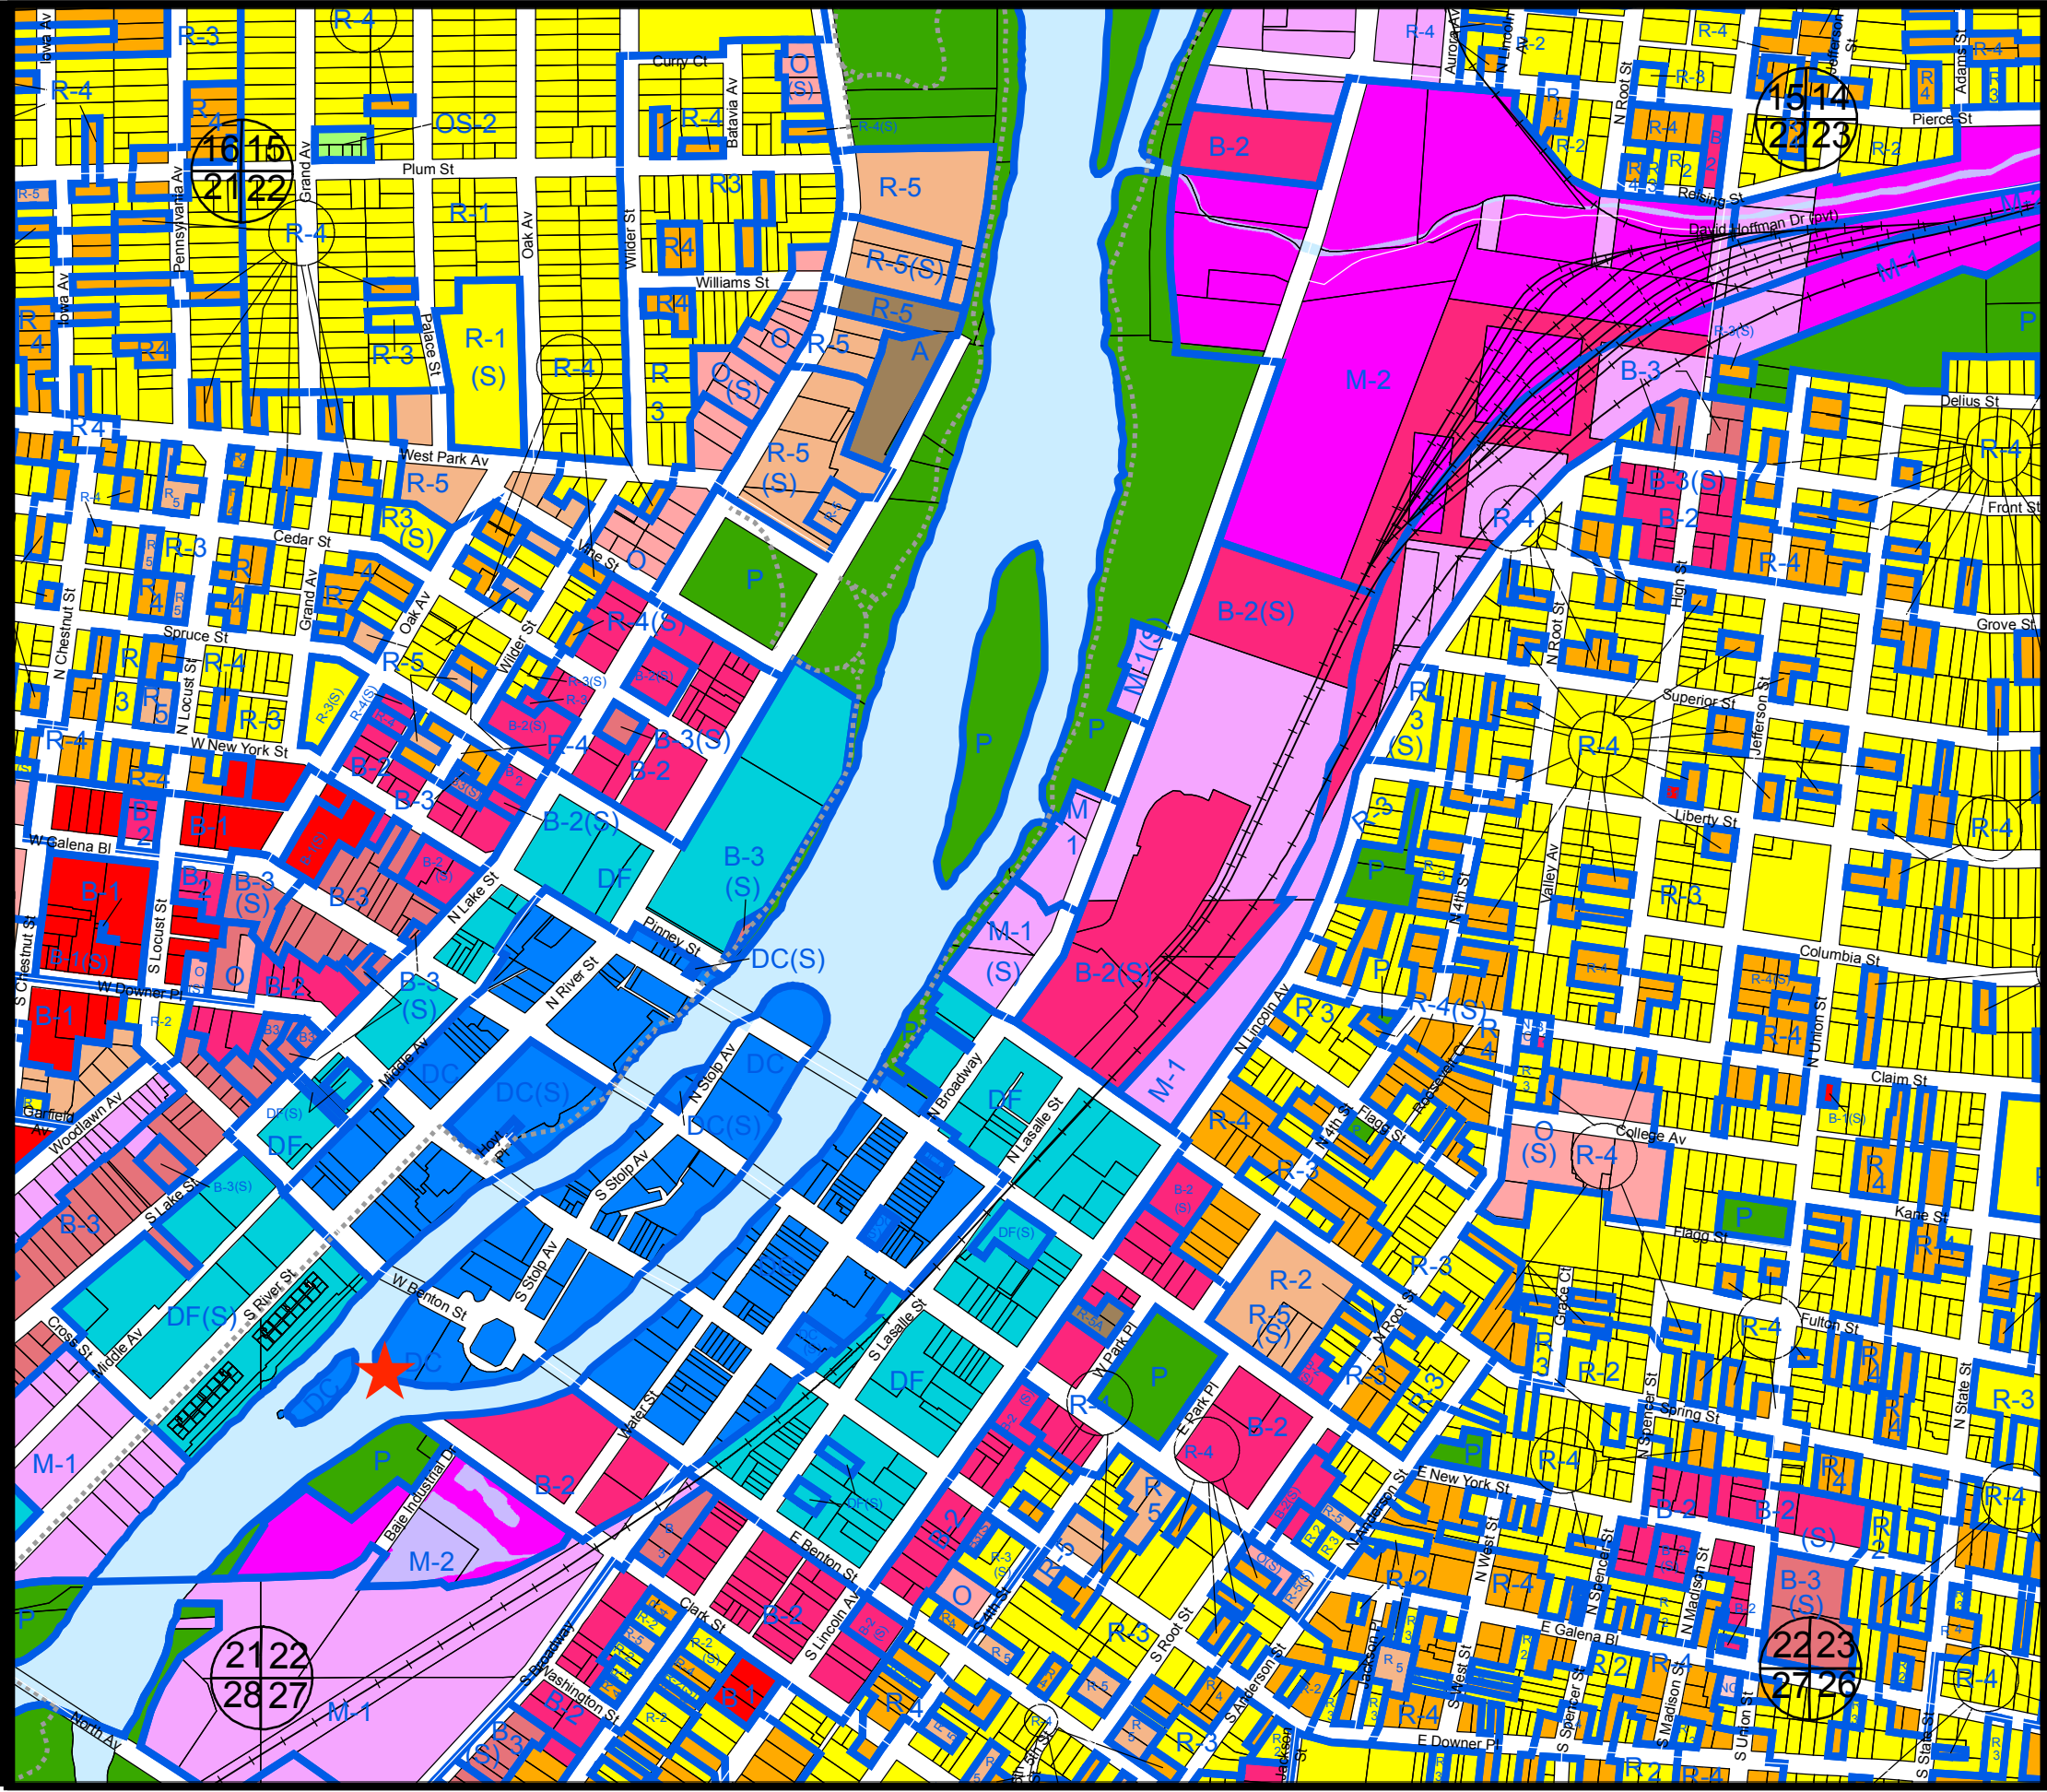

AU-22

Symbol	Zoning District
E	Estate Dwelling District
R-1, R-2, R-3	One Family Dwelling District
R-4, R-4A	Two Family Dwelling District
R-5	Multiple Family Dwelling District
R-5A	General Residence District
B-1	Business District - Local Retail
B-2	Business District - General Retail
B-3	Business & Wholesale District
B-B	Business Boulevard District
NC	Neighborhood Commercial
DF	Downtown Fringe
DC	Downtown Core
O	Office
ORI	Office/Research/Light Industrial
R-D	Research & Development District
M-1	Manufacturing District - Limited
M-2	Manufacturing District - General
PDD	Planned Development District
P	Park / Open Space
OS-1	Conservation, Open Space and Drainage District
OS-2	Open Space and Recreation District
(S)	Special Use District
[Blue outline]	Zoning Boundaries
[Black line]	Railroads
[Dashed line]	Paths
[Circle with crosshair]	Section Corners

[CLICK HERE TO RETURN TO INDEX PAGE](#)

Scale: 1" = 600'
Prepared By:
IT Division
City of Aurora
1/19/2021

IND. PNEUMATIC TOOL CO.

W. PYCHA, INC.

D2

C2

B1

C1